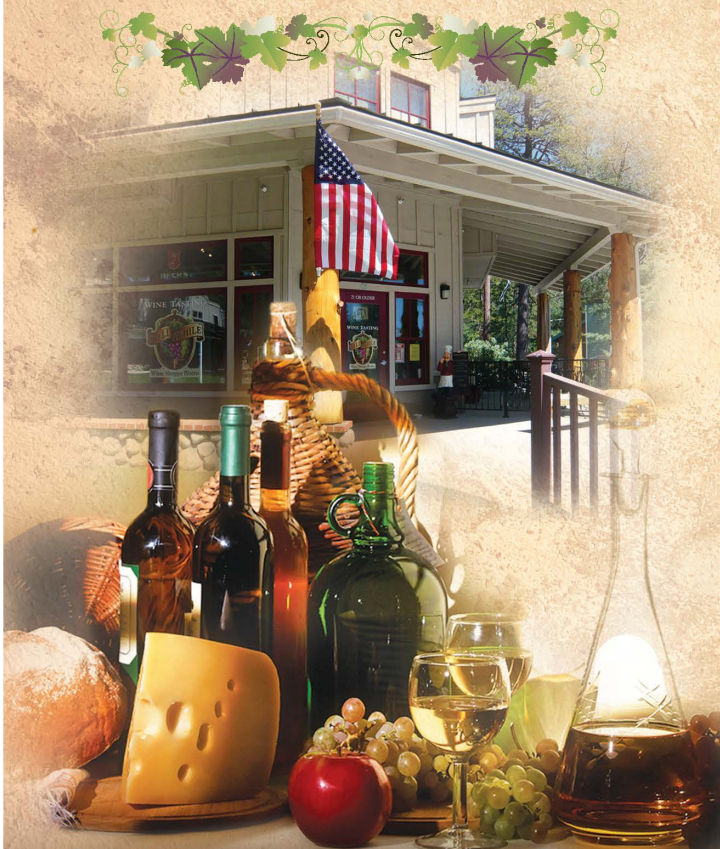

WINE TASTING

Wine Shoppe Bistro

IDYLLWILD, CALIFORNIA

The Village Centre Shops & Galleries
(located behind the Higher Grounds Coffee Shop)
54254 N. Circle Drive • C8